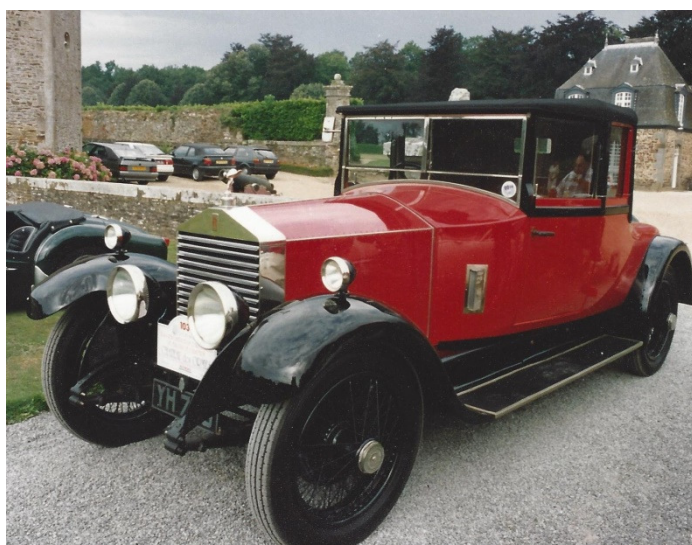

GHJ40 Keith Jay & Louis Hunter